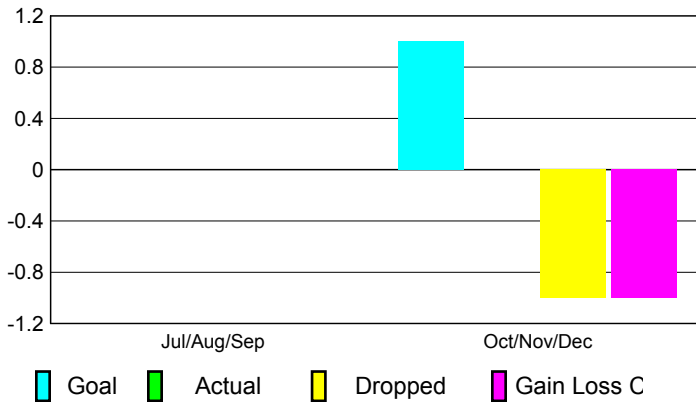

2010-2011 GMT Reports for District (or Undistricted) **District 33 A**

GMT: **ED J LECIUS**

Location: **MASSACHUSETTS**

GMT CA: **1**

CLUBS

**Club Results
2010-2011**

**Clubs
2009-2010**

Month	New Club Goal	Actual New Clubs	Actual Dropped Clubs	Gain/Loss of Clubs	Gain/Loss of Clubs
Jul/Aug/Sep	0	0	0	0	0
Oct/Nov/Dec	1	0	-1	-1	0
Totals	1	0	-1	-1	0

Club Results 2010-2011

Goal, New, Dropped, Gain/Loss

Comparison of Club Gain/Loss

Current Year Compared to the Previous Year

YTD Status Quo Clubs 2010-2011

Status Quo Clubs Compared to Status Quo Members

MEMBERSHIP

**Membership Results
2010-2011**

**Membership
2009-2010**

Month	Net Memb Goal	Actual New Memb	Actual Dropped Memb	Gain/Loss of Memb	Gain/Loss of Memb
Jul/Aug/Sep	-10	26	-34	-8	-21
Oct/Nov/Dec	35	46	-36	10	0
Totals	25	72	-70	2	-21