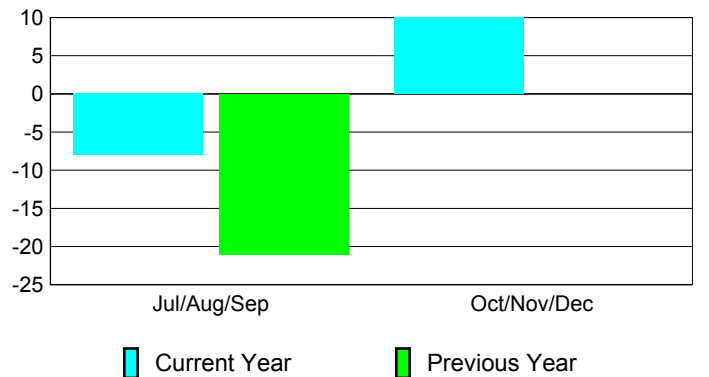

Comparison of Membership Gain/Loss

Current Year Compared to the Previous Year