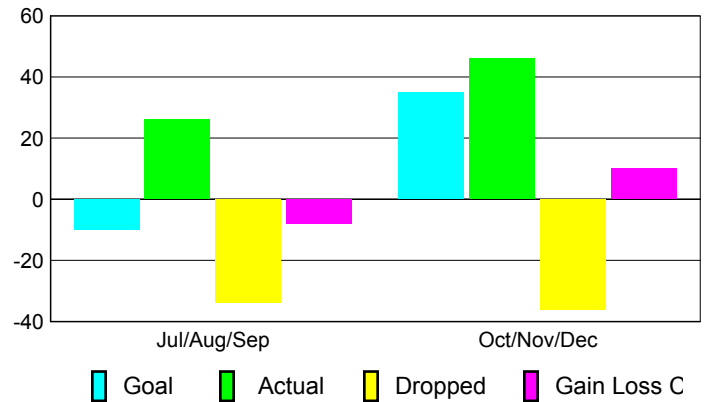

Membership Results 2010-2011

Goal, New, Dropped, Gain/Loss